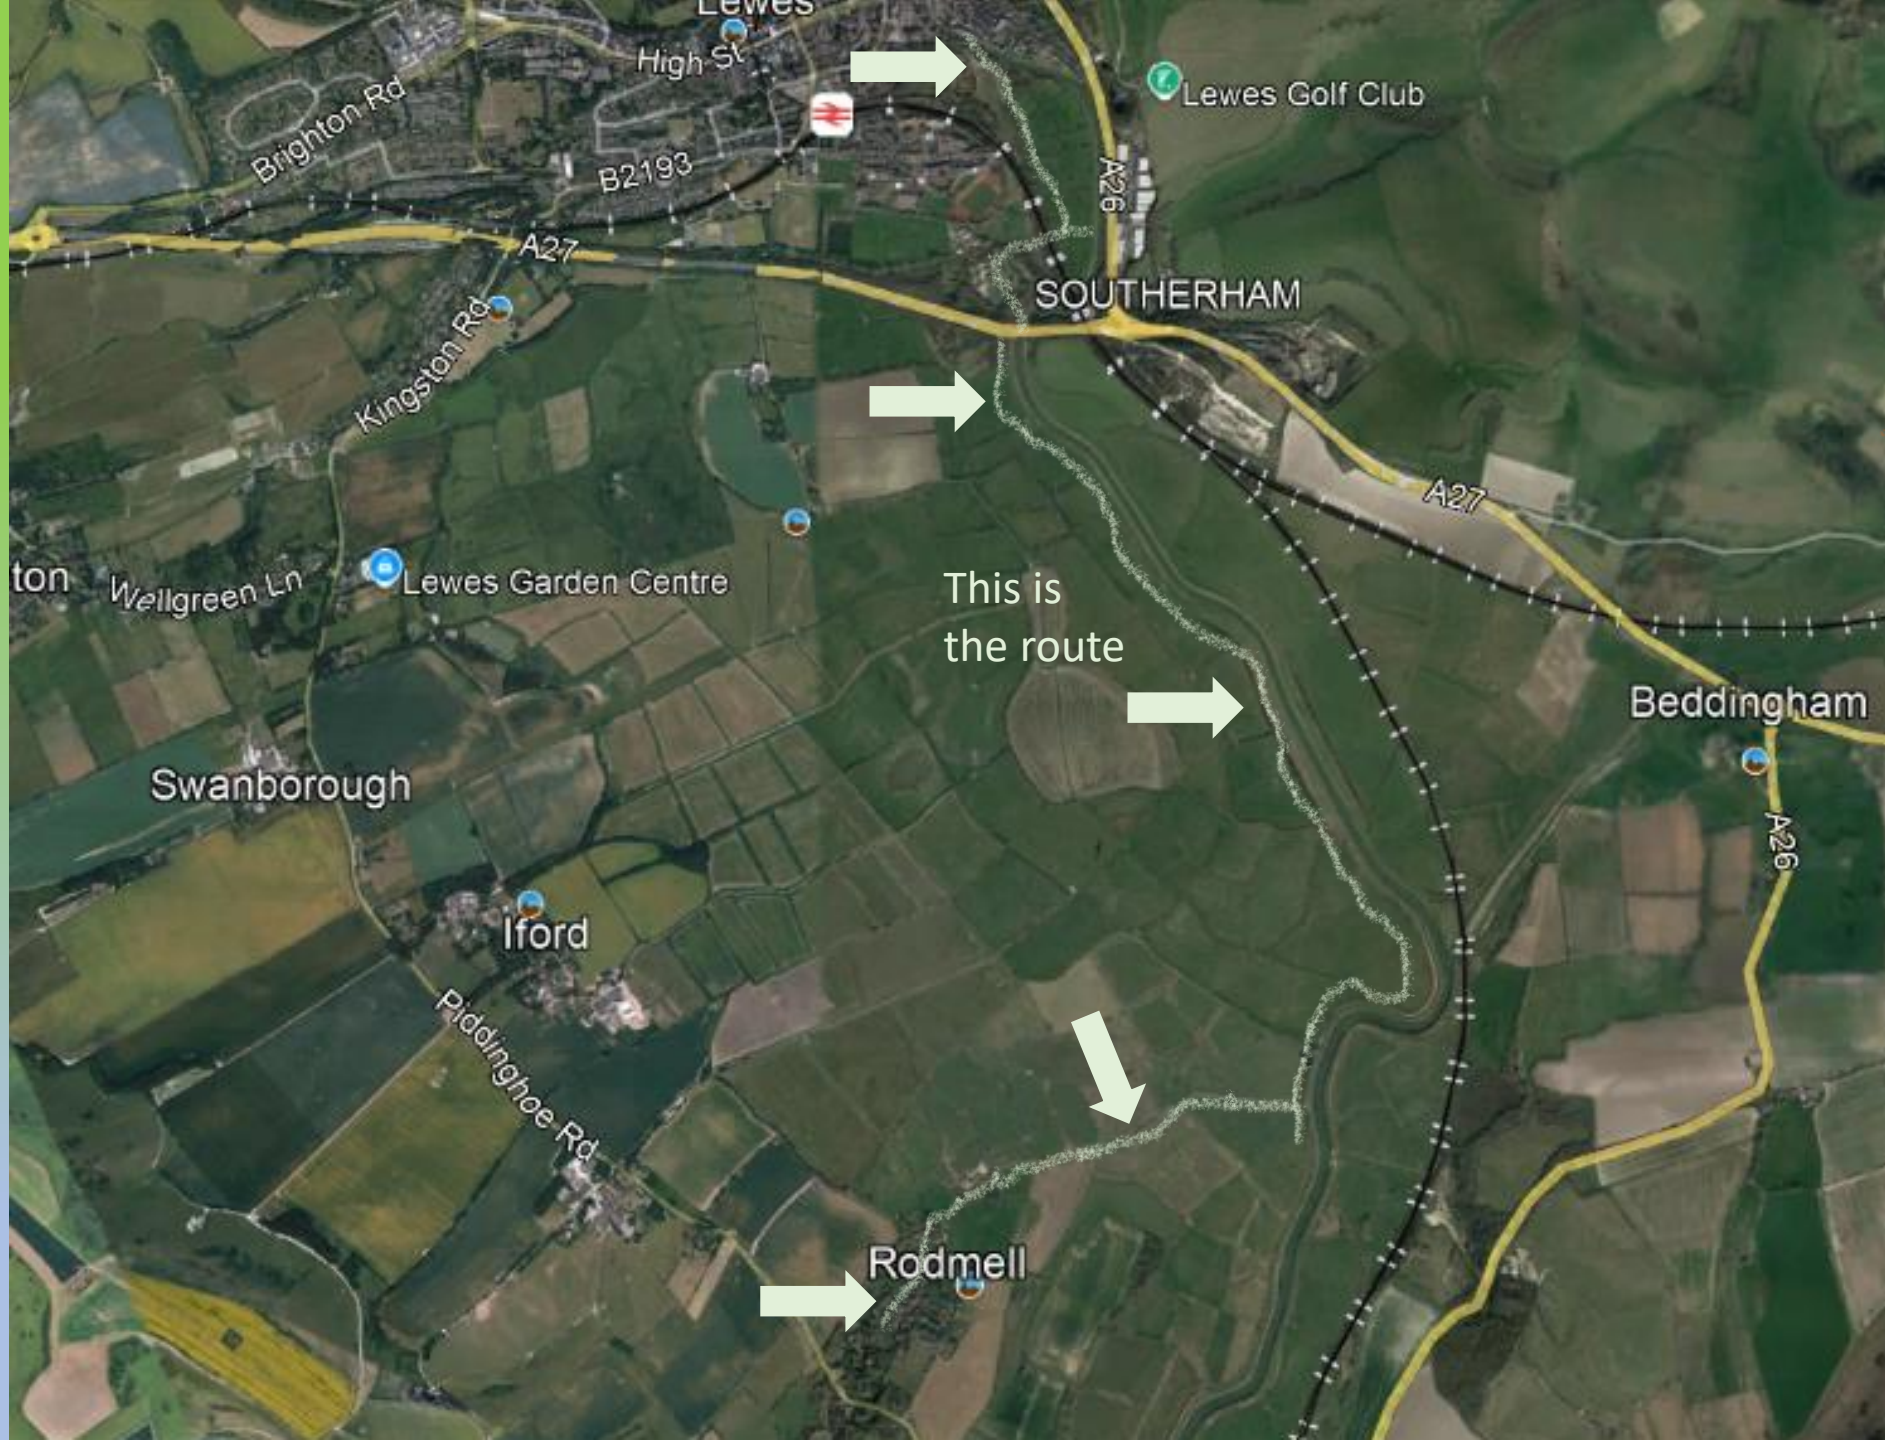

This year we are raising money to support

The 9-mile return trip from Lewes to Rodmell will take place on **20th July 2025**

Return route is the same but going North.

Start and end at Linklater Pavilion on the Railway Land.

The next few slides show main points of the route

In Rodmell we plan to have cakes and drinks at Rodmell Community Hall - tbc

Our starting point.
Registration from
1:15 p.m. for a 2:15
p.m. start

A narrow dirt path winds through a wooded area. On the left, there is a dense thicket of green ivy-covered bushes and bare branches. On the right, there is a slope covered with dry, tangled brush and some green grass. In the distance, two people are walking away from the camera on the path. The person in front is wearing a dark jacket and blue pants, and the person behind is wearing a light-colored puffer jacket and dark pants. The path is shaded by the trees, and the overall scene is bright and clear.

**And then bear
left again on to
the Egrets Way**

Go carefully on tight bends and then under the by-pass

Gates will be open for you and cycle steadily along this long section by the river.

Turn RIGHT when the all-weather path comes to an end.

**Watch out for potholes but
enjoy being in the Ouse valley**

There will be warning signs for cars but go carefully through the main street in Rodmell.

This will be your busiest section for 200 yards

**Turn left to the Village Hall
and you will be shown where
to park your bike carefully**